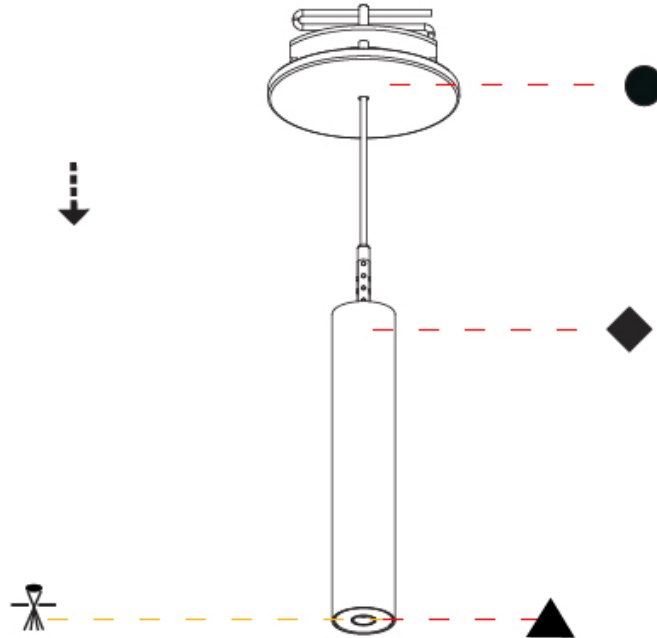

HANGOVER PLUG MONOPOINT RECESSED CANOPY SUSPENSION

A30839-

PROJECT
TYPE
SPECIFIER
QUANTITY
DATE

A