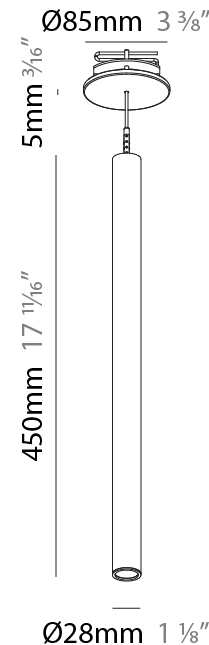

ELECTRICAL

Lamp Type: LED (Zhaga Standard)
Input Wattage (W): 6.6
Total Output Wattage (W): 6
Dimming: Tri-Mode (Non-Dimming and Phase Dimming (120Vac only) and 0-10V Dimming)
Driver Included: Yes
Driver Location: External
Driver Type: Constant Current - Universal
Driver Class: Class 2
Housing: ENCP3 w/Quick Connect
Input Voltage (V): 120 - 277
Constant Current (MA): 500

LED

Number of LEDs: 1
Color Temperature (°K): 2700 / 3000 / 4000
Max. Delivered Lumen (lm): 330 / 360 / 380
CRI: >90 CRI
Efficiency (%): 86
Lamp Life (hrs): 50000
Upon Request: ***3500K available in minimum quantities (larger quantities upon request)

OPTICAL

Optic°: 24 / 32 / 58

RATINGS AND CERTIFICATIONS

Certified By: Certified for North American Standards www.zaneen.com

Apply the IP rating international specifications by adding 'INT' at the end of the existing Model #. For assistance on 'custom' specifications, contact zteam@zaneen.com. In a constant effort to supply the best product, we reserve the right to change specifications or materials without notice. The most recent specification sheets are found at zaneen.com